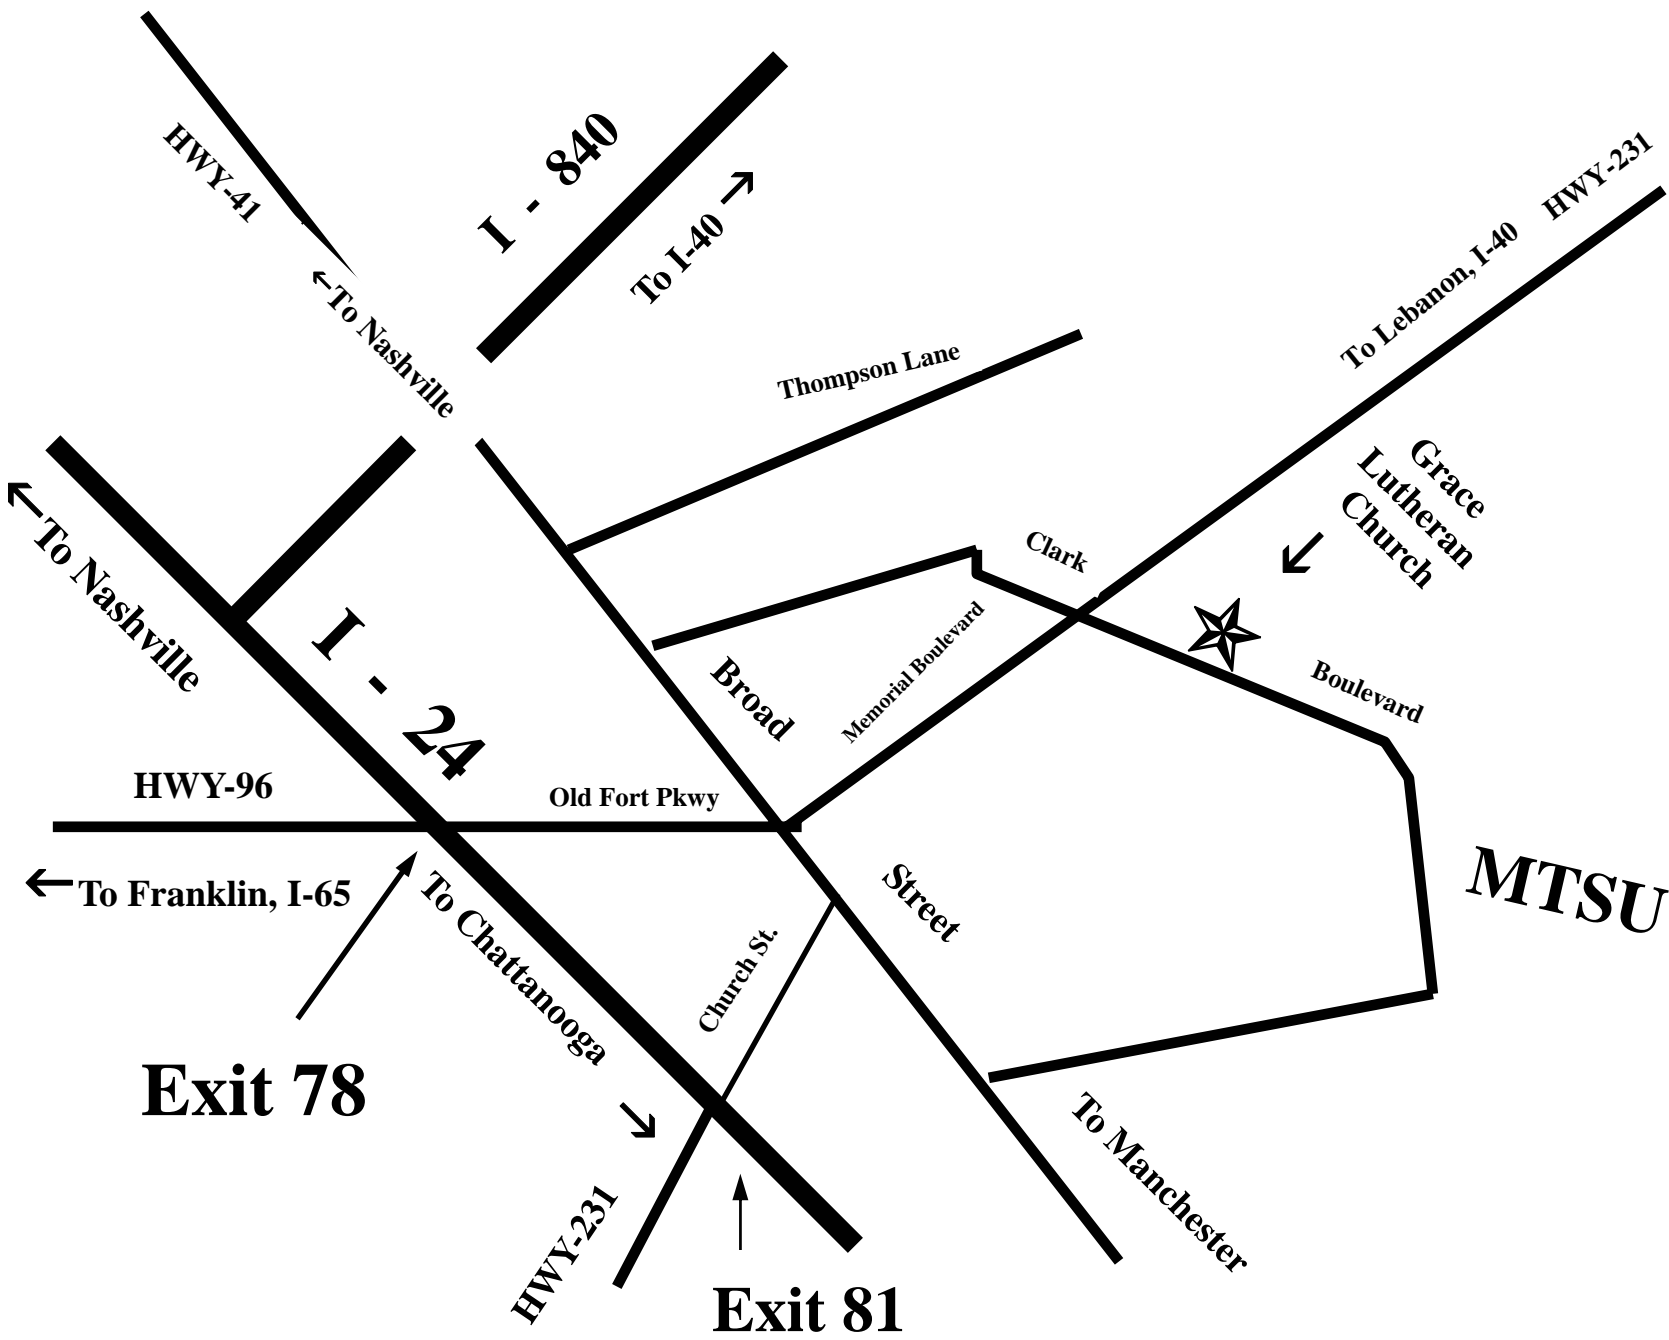

2010 RUTHERFORD COUNTY OPEN CHESS TOURNAMENT

May 29 at Grace Lutheran Church, 811 E. Clark Blvd., Murfreesboro, TN

- \$1,160 in prizes
- 1st, 2nd: \$200, \$120
- Expert, A, B, C, D, E/below, Unrated: \$120 each
- Top 2 prizes guaranteed; class prizes based on 6 entries per class, else proportional
- Entry Fee: \$25 if received by 5/27; \$30 at site
- No smoking; no computers; wheelchair accessible

- 5 Rounds Swiss
- Round 1: G/30
- Round 2: G/60
- Rounds 3-5: G/75
- Registration: 8:00-8:45 am
- Rounds start at 9:00, 10:00, 12:30, 3:00, 5:30
- Mail entries to: Rutherford County Chess Club, P.O. Box 1593, Murfreesboro, TN 37133
- 615-895-7989

Map/Directions ↴

HWY-41

I - 840

←To Nashville

To I-40 →

Thompson Lane

To Lebanon, I-40 HWY-231

←To Nashville

I - 24

Grace Lutheran Church

Clark

Broad

Memorial Boulevard

Boulevard

HWY-96

Old Fort Pkwy