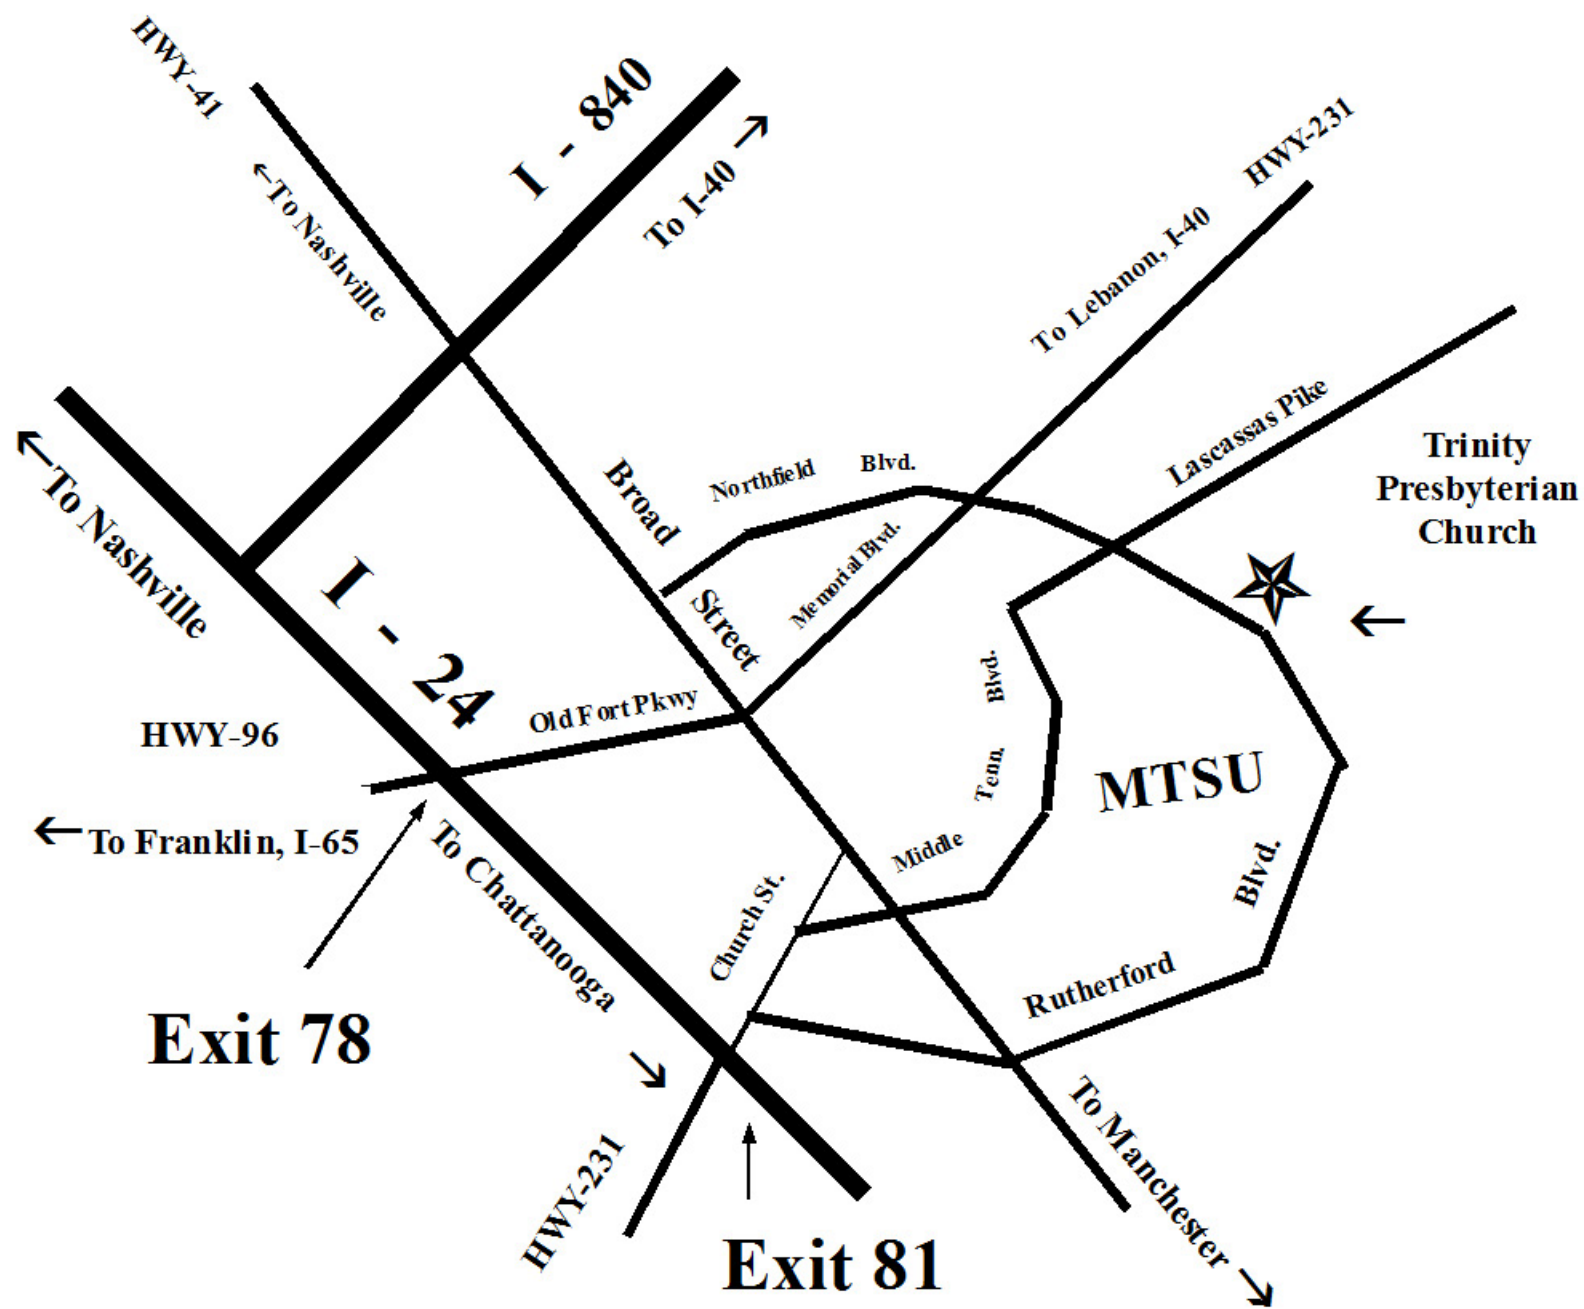

2009 MURFREESBORO GRAND PRIX CHESS TOURNAMENT

July 11 at Trinity Presbyterian Church, 1020 N. Rutherford Blvd., Murfreesboro, TN

- \$1,000 in prizes
- 1st, 2nd: \$200, \$104
- Expert, A, B, C, D, E/below: \$102 each
- Unrated: \$84
- Top 2 prizes guaranteed; class prizes based on 6 entries per class, else proportional
- Entry Fee: \$20 if received by 7/9; \$25 at site
- No smoking; no computers; wheelchair accessible

- 5 Rounds Swiss
- Round 1: G/30
- Round 2: G/60
- Rounds 3-5: G/75
- Registration: 8:00-8:45 am
- Rounds start at 9:00, 10:00, 12:45, 3:15, 5:45
- Mail entries to: Rutherford County Chess Club, P.O. Box 1593, Murfreesboro, TN 37133
- 615-895-7989

Map/Directions ↴

Trinity
Presbyterian
Church

MTSU

Exit 78

Exit 81